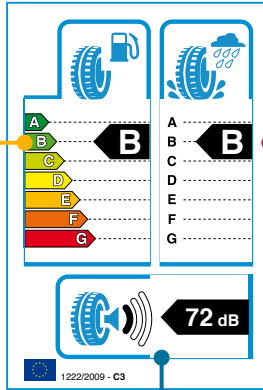

Line-up Tyre Label Data

Truck and Bus Tyres

A	A
B	B
C	C
D	D
E	E
F	F
G	G
	72 dB
	1222/2009 - C3

European Tyre Labelling

REGULATION (EC) No 1222/2009

As of 1 November 2012, new tyre label regulations are in force to help promote safer, more economical and more environmentally friendly road transport in Europe. The new labels indicate tyre performance in three key areas: braking in wet conditions, exterior noise and rolling resistance.

FUEL EFFICIENCY

7 classes - from A (most efficient) to least efficient

The effect varies depending on the vehicle and driving conditions. However, **the difference between a G and an A class for a complete set of tyres could reduce fuel consumption for trucks up to 20%**.

* Source: European Commission's impact Assessment SEC (2008) 2860.

WET GRIP

7 classes - from A (best wet grip) to worst wet grip

The effect may vary depending on the vehicle and driving conditions. However, **in the case of full braking, the difference between a G and an A class for a complete set of tyres could be up to 30% shorter braking distances.**

EXTERIOR NOISE

Exterior noise levels are split into 3 categories and measured in decibel (dB) in comparison with the new European tyre exterior noise levels to be introduced until 2016. The noise pictogram displays the categories while the black arrow next to the pictogram indicates the noise level as an absolute value.